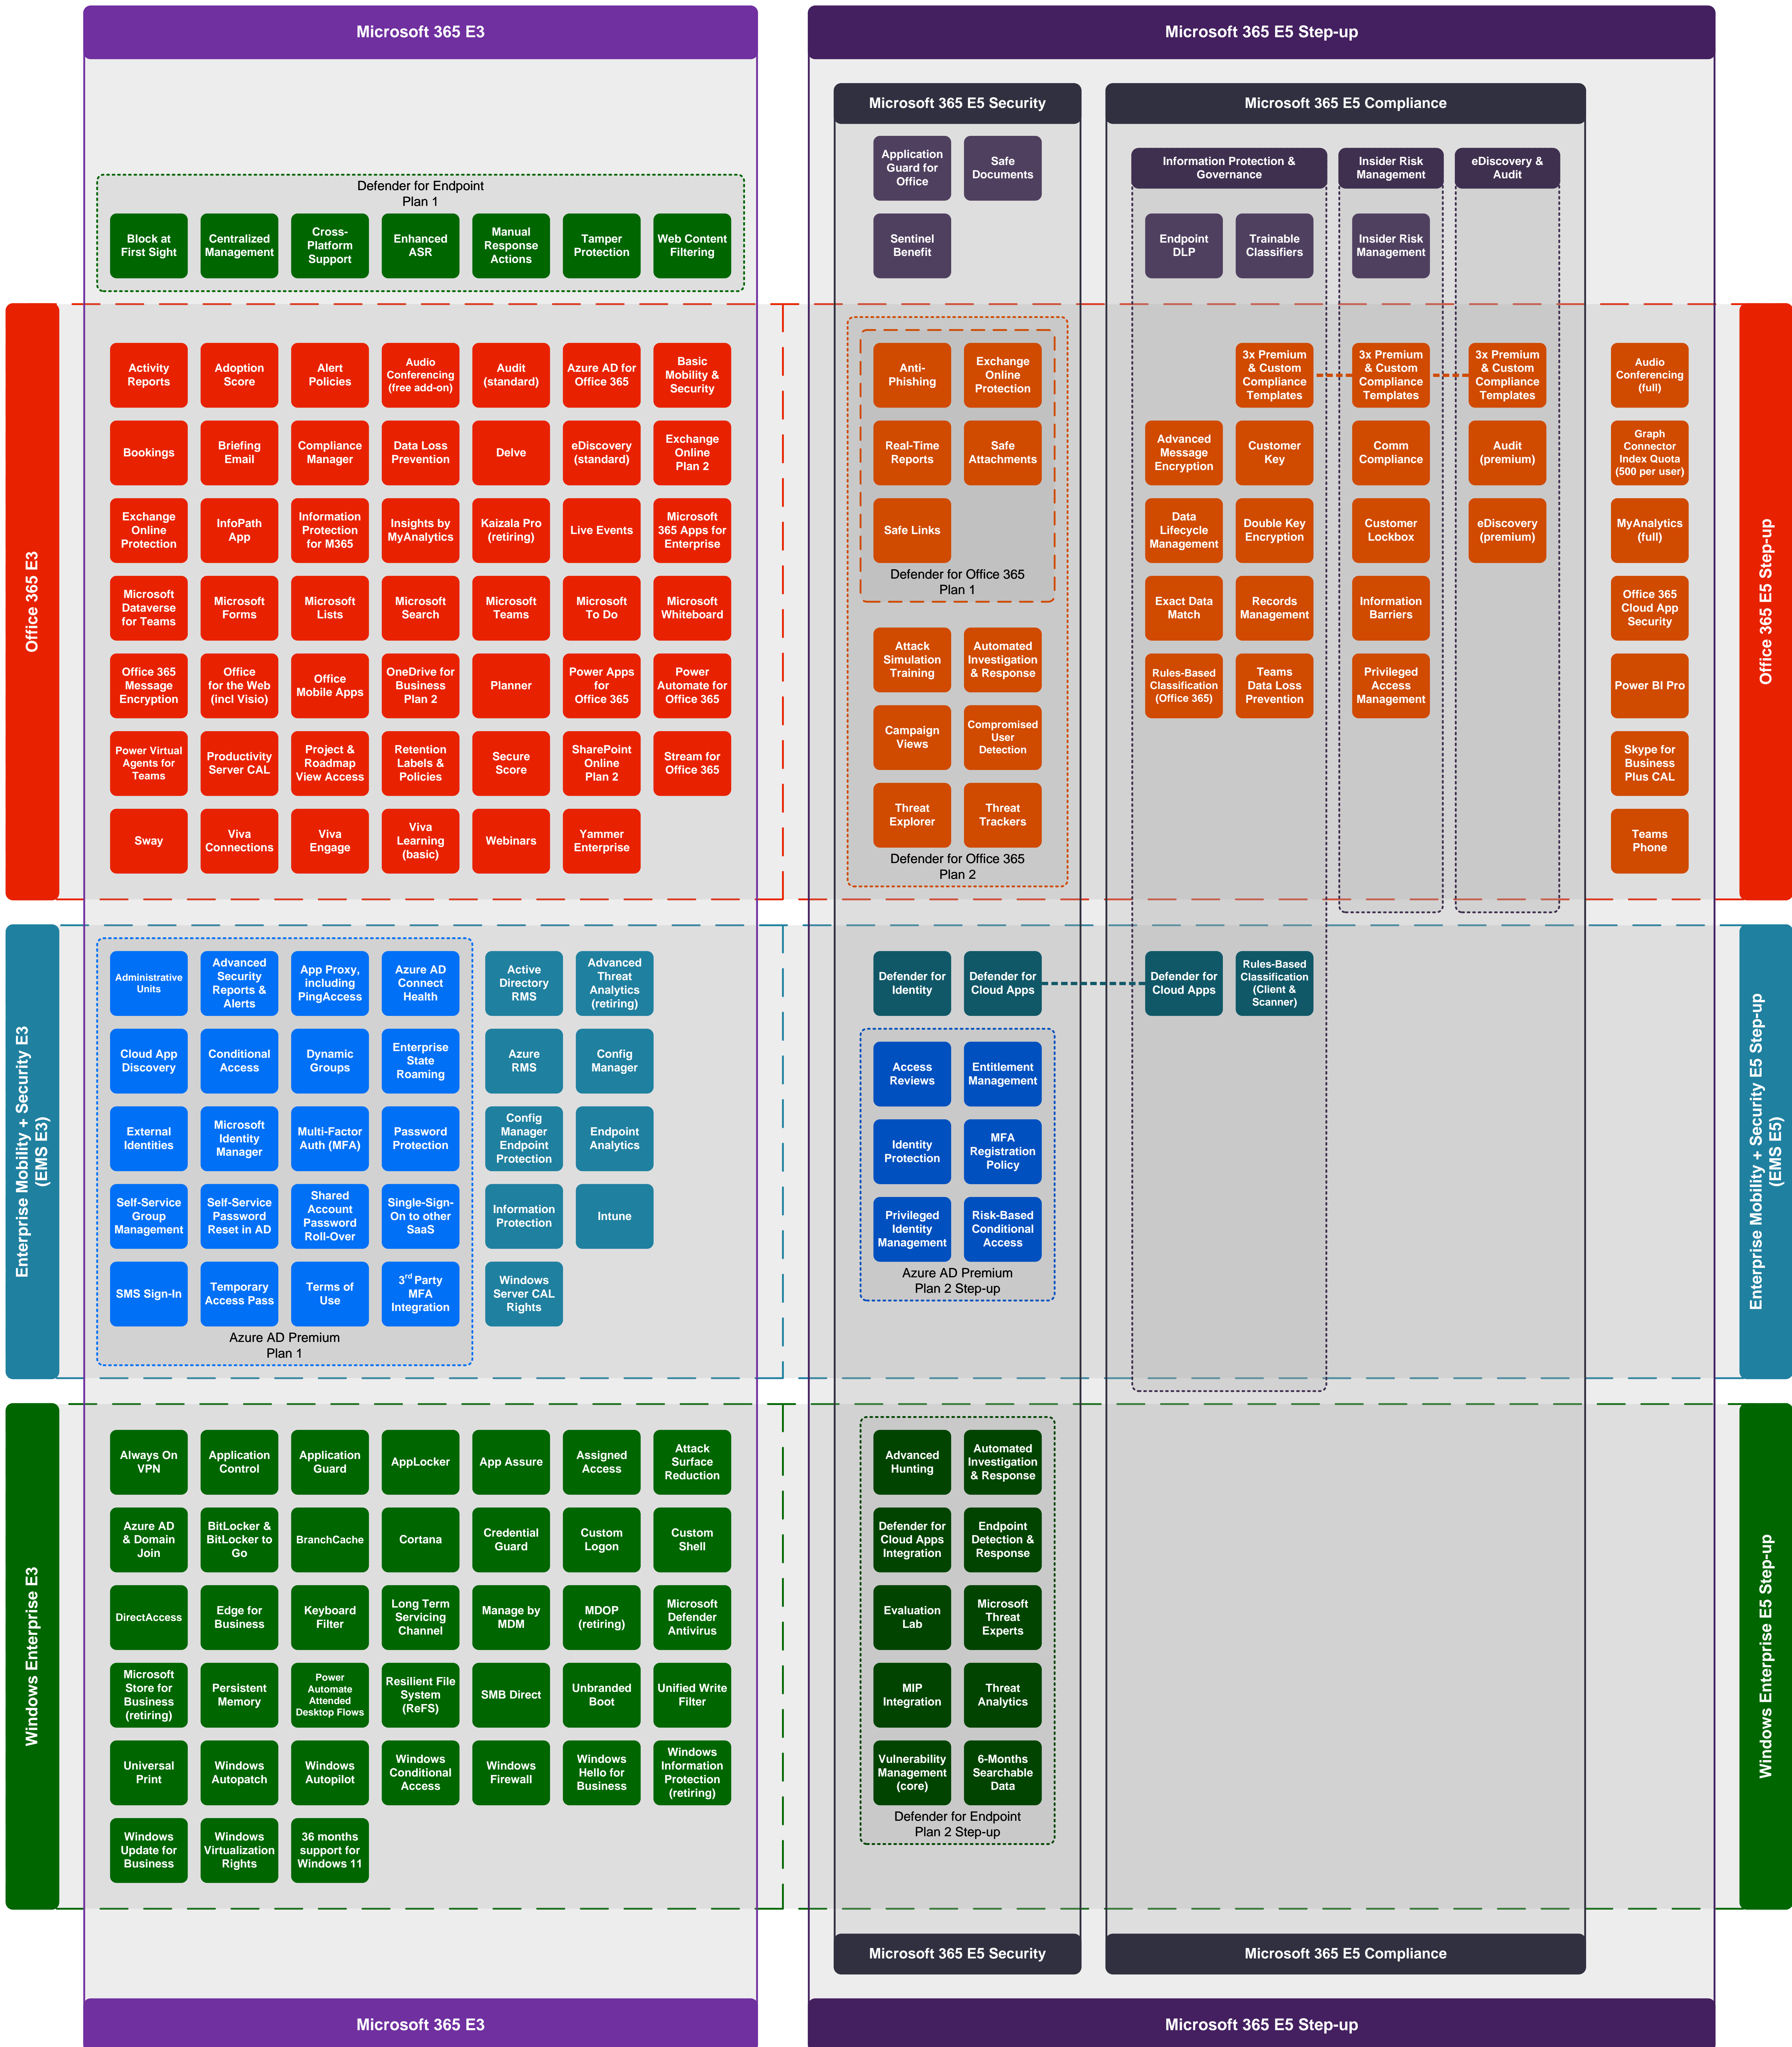

Microsoft 365 Enterprise

January 2023

m365maps.com

Microsoft 365 Enterprise Benefits

FastTrack

FastTrack helps customers deploy Microsoft 365. Customers with 150+ eligible licenses can use FastTrack at no additional cost for the life of their subscription.

Office Professional Plus

One traditional Office Professional Plus device install for each existing Software Assurance (SA) user, and new users up to the number of existing from SA users.

Office Servers

Install SharePoint, Exchange, and Skype for Business Server, on dedicated hardware (not multi-tenant), for use by Microsoft 365 E3 & E5 licensed users. Excludes CSP/MCA.